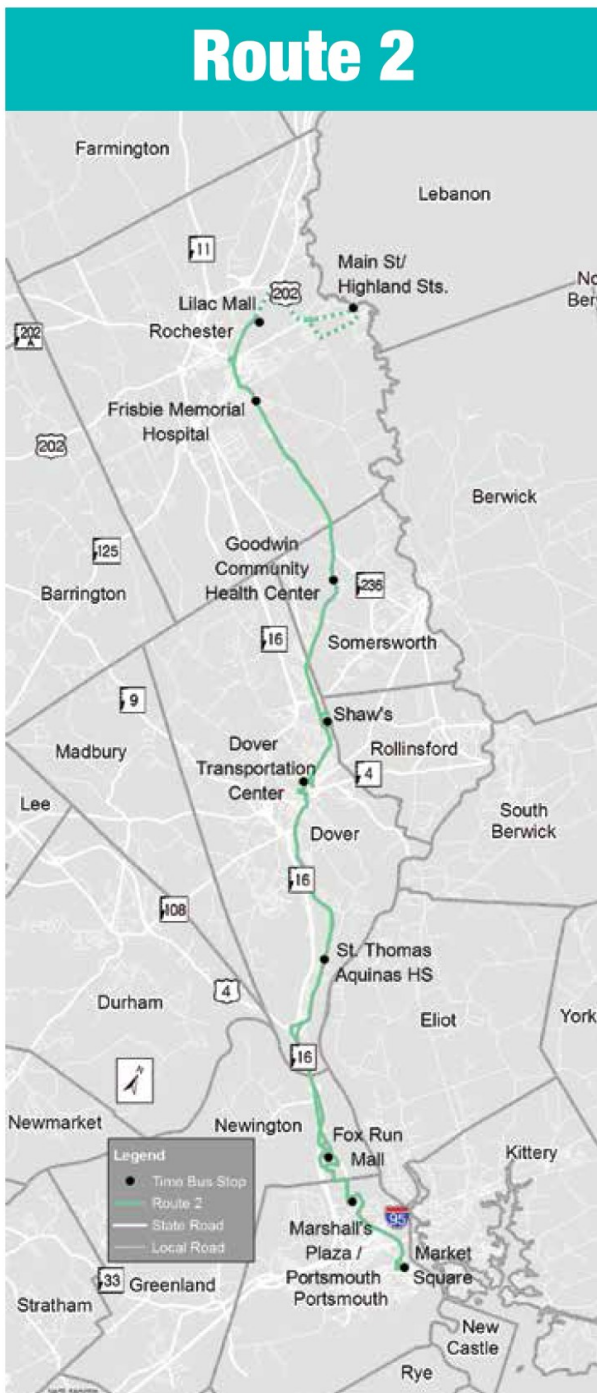

NORTHBOUND									
					New Run!			New Run!			
PORTSMOUTH	Market Square				8:58a	10:58a	12:28p	1:58p	3:58p	5:28p	8:28p
	Commerce Way (Marshall's Plaza)				9:05	11:05	12:35	2:05	4:05	5:35	8:35
NEWINGTON	Fox Run Mall				9:14	11:14	12:44	2:14	4:14	5:44	8:44
	Dover Point Rd. (St. Thomas Aquinas HS)	*A			9:23	11:23	12:53	2:23	4:23	5:53	8:53
DOVER	Dover Transportation Center	6:47a			9:38	11:38	1:08	2:38	4:38	6:08	9:08
	Central Ave. (Shaw's)	6:57			9:55	11:55	1:25	2:55	4:55	6:25	9:25
	NH 108 (Goodwin Community Health Ctr)	7:05			10:03	12:03	1:33	3:03	5:03	6:33	9:33
ROCHESTER	Rochester Hill Rd. (Frisbie Memorial Hospital)	7:10			10:08	12:08	1:38	3:08	5:08	6:38	9:38
	Lilac Mall	7:19			10:17	12:17	1:47	3:17	5:17	6:47	9:47
					New Run!			New Run!			
ROCHESTER	Lilac Mall	7:25a			9:25a	10:25a	12:25p	1:55p	3:25p	6:55p	
	Rochester Hill Rd. (Frisbie Memorial Hospital)	7:34			9:34	10:34	12:34	2:04	3:34	7:04	
SOMERSWORTH	NH 108 (Barclay Square/Goodwin Health)	7:40			9:40	10:40	12:40	2:10	3:40	7:10	
DOVER	Central Ave. (Shaw's)	7:52			9:52	10:52	12:52	2:22	3:52	7:22	
	Dover Transportation Center	8:05			10:05	11:05	1:05	2:35	4:05	7:35	
	Dover Point Rd. (St. Thomas Aquinas HS)	8:17			10:17	11:17	1:17	2:47	4:17	7:47	
NEWINGTON	Fox Run Mall	8:28			10:28	11:28	1:28	2:58	4:28	7:58	
PORTSMOUTH	Commerce Way (Marshall's Plaza)	8:37			10:37	11:37	1:37	3:07	4:37	8:07	
	Market Square	8:47			10:47	11:47	1:47	3:17	4:47	8:17	

*A This run begins service at Central Ave (Central Towers) northbound at 6:44am

Route 2 Bus Stops

Northbound

PORTSMOUTH

Market Square
(Connect to routes 4, 40, 41)

Maplewood Ave./Hanover St.
Russell St. (Sheraton Harborside)
Market St. Ext./Kearsarge Way (Courtyard Marriott)
Portsmouth Blvd./Shearwater Dr.

#215 Commerce Way
#175 Commerce Way
Woodbury Ave. (Marshall's Plaza)
Woodbury Ave. (Starbucks)

NEWINGTON

Gosling/Winsor Rds. (Gosling Meadows)
Crossings at Fox Run (Regal Cinema)

Fox Run Mall
(Connect to routes 4, 7, 40)
Newington Shattuck Way ON-CALL

DOVER

Dover Point Rd. (Coastal Trading Company)
Dover Point Rd./Homestead Ln.
Dover Point Rd./Pearson Dr.
Dover Point Rd./Roberta Dr.
Dover Point/Roberts Rds.
Dover Point Rd./Riverside Dr.

Dover Point Rd. (St. Thomas Aquinas HS)
Dover Point/Middle Rds.
Dover Point Rd./Tuttle Ln.

Dover Point Rd./Toftree Ln.
Dover Point Rd./Constitution Way
Dover Point Rd. (Dover Point Office Park)
Dover Point Rd. (Bill Dube Ford)
Dover Point Rd./Thornwood Ln
Dover Point Rd. (Weathervane Restaurant)
Stark Ave./Governor Sawyer Ln.
Stark Ave./Beech Rd.
Central Ave. (CVS Pharmacy)
Central Ave./Union St.
Central Ave. (Central Towers)
Washington St./Central Ave.
Chestnut St. (Cochecho Apts.)

Dover Transportation Center
(Connect to routes 1, 3, 33)

Third St./Central Ave. (Café on the Corner)
Central Ave./New York St.
Central Ave./Ham St. (Tasker Funeral Home)
Central Ave./Oak St (Rite Aid)
Central Ave. (Wentworth-Douglass Hospital)

Central Ave. (Shaw's)
(Connect to routes 1, 3)

New Rochester/Willand Pond Rds. (Applebee's)
New Rochester Rd./Sherman St.
NH 108/Willand Dr. (Winchester Arms Apts.)

SOMERSWORTH

NH 108 (Midway Buick)
NH 108 (Subaru)
NH 108/Blackwater Rd. (Key Auto)
NH 108 (Marsh Brook Professional Center)
NH 108 (Gastroenterology)
NH 108 (Great Bay Dental)

NH 108 (Goodwin Health Ctr.)
NH 108/Interstate Dr. (Buster's Billiards)
NH 108 (Sumner Country Restaurant)

ROCHESTER

NH 108/Haven Hill Rd.
NH 108 (Profile Apts.)
Rochester Hill Rd. (Granite State Business Park)
Rochester Hill Rd. (Skyhaven Airport)
Rochester Hill Rd./Windhaven Dr. (Rochester Hill Professional Bldg.)
Rochester Hill Rd. (Hi-Vu Motor Inn)
Rochester Hill Rd. (Collonade Apts.)
Rochester Hill Rd./Cornerstone Ct.
Rochester Hill Rd. (Rochester Prof. Park)

Wakefield St. (Rochester City Hall)
Wakefield St. (Spaulding High School)
Wakefield St./Community Way

Lilac Mall
(Connect to route 6)

Southbound

ROCHESTER

Lilac Mall
(Connect to route 6)

Wakefield St./Community Way
Wakefield St. (Spaulding High School)
Wakefield/Union Sts.
South Main St. (Friendly's)
South Main/Grant Sts. (Rochester Common)

Rochester Hill Rd./Howe St. (Frisbie Memorial Hospital)
Rochester Hill Rd. (Rochester Prof. Park)

Rochester Hill Rd./Ryan Circle
Rochester Hill Rd./Nola Ave.
Rochester Hill Rd. (Hi-Vu Motor Inn)
Rochester Hill Rd./Windhaven Dr. (Rochester Hill Professional Bldg.)
Rochester Hill Rd. (Skyhaven Airport)