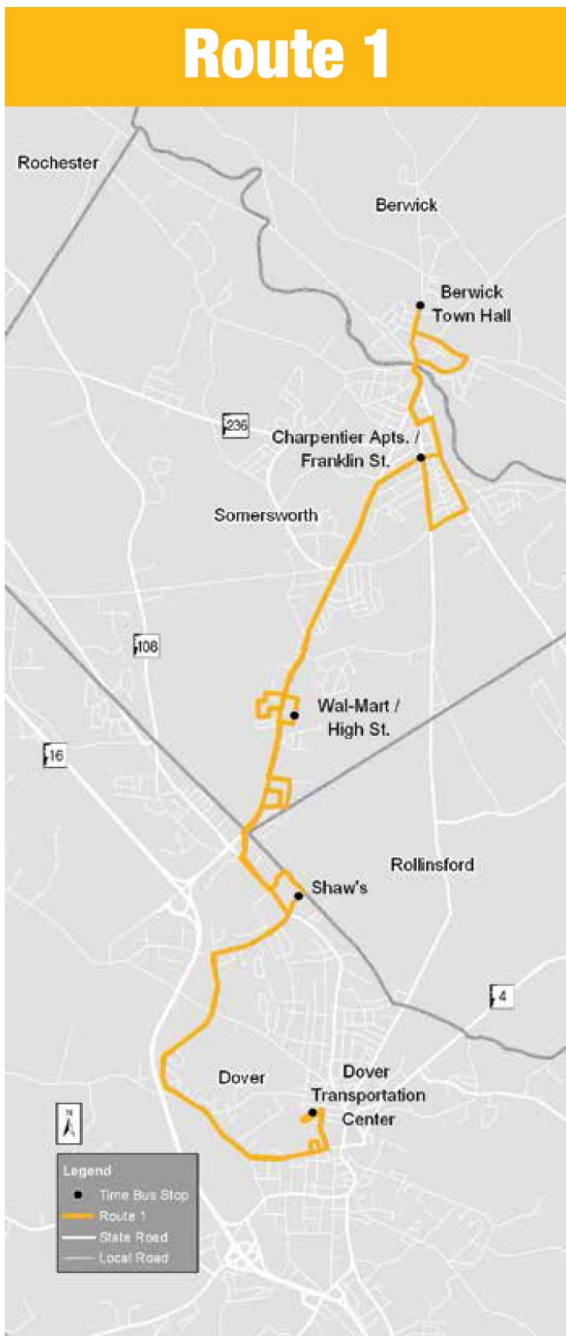

Route 1 Saturday Dover / Somersworth / Berwick

1

		DOVER								
NORTHBOUND	Dover Transportation Center	6:40a	8:10a	9:40a	11:40a	1:10p	2:40p	4:10p	6:10p	
	Central Ave. (Shaw's)	6:55	8:25	9:55	11:55	1:25	2:55	4:25	6:25	
	SOMERSWORTH									
	High St. (Wal-Mart)	7:03	8:33	10:03	12:03	1:33	3:03	4:33	6:33	
	Franklin St. (Charpentier Apts.)	7:09	8:39	10:09	12:09	1:39	3:09	4:39	6:39	
BERWICK										
	Sullivan St. (Berwick Town Hall)	7:16	8:46	10:16	12:16	1:46	3:16	4:46	6:46	
SOMERSWORTH										
SOUTHBOUND	Market/Winter Sts. (Stateline Minimart)	7:21	8:51	10:21	12:21	1:51	3:21	4:51	6:51	
	Green St. (Charpentier Apts.)	7:28	8:58	10:28	12:28	1:58	3:28	4:58	6:58	
	High St. (Wal-Mart)	7:35	9:05	10:35	12:35	2:05	3:35	5:05	7:05	
	DOVER									
	Central Ave. (Shaw's)	7:49	9:19	10:49	12:49	2:19	3:49	5:19	7:19	
	Dover Transportation Center	8:00	9:30	11:00	1:00	2:30	4:00	5:30	7:30	

1 Route 1 Bus Stops

Northbound

DOVER

↑ Dover Transportation Center
↓ (Connect to routes 2, 3, 33)

Chestnut St. (Riverview Apts./Post Office)
Washington/Arch/Richmond Sts.
Washington/Fourth Sts.
Whittier St./Pleasant View Cir. (Dicico's Market)
Whittier St. (Dover Housing Authority)
Whittier/Sixth Sts.
Glenwood Ave./Whittier St.
Glenwood Ave./Smithwell Rd.

↑ Central Ave. (Shaw's)
↓ (Connect to routes 2, 3)

Weeks Lane (Chili's Grill and Bar)

SOMERSWORTH

High St. (Tri-city Plaza – Radio Shack)

High St. (Wal-Mart)

High St. (Target) *ON-CALL ONLY*
High St. (Holy Trinity Church)
High St./Stackpole Rd. (Seacoast Redi-Care)
High/Laurier Sts.
High St./Indigo Hill Rd.
High St./Bartlett Ave.
High/Horne Sts. (Cumberland Farms)
Franklin/High Sts.
Franklin/Portland Sts.

Franklin St. (Charpentier Apts.)

Franklin/Main Sts.
Main St. (General Electric)
Main St. (Library)
Market St. (Borderline Beverage)

BERWICK

Sullivan St. (Berwick Town Hall)

Southbound

BERWICK

Sullivan St./Pine Hill Rd.
Sullivan/Goodwin Sts.
Wilson/School Sts.
Allen/Lord Sts.
Saw Mill Hill/Allen St.
Saw Mill Hill/George St.

SOMERSWORTH

Market/Winter Sts.

High St. (VFW/City Hall)
Constitutional Way/Washington St.
Washington/Main Sts.

Main St./Fair Ct. (General Electric)

Main/Water Sts. (Prince Garage)

Main/MT. Auburn Sts.

Indigo Hill Rd./Main St. (Great Falls School Apts.)

Indigo Hill Rd./Green St.

Green/School Sts.

Green St. (Charpentier Apts.)

Franklin/Garden Sts.

Franklin/High Sts.

High/Home Sts. (Cumberland Farms)

High St./Bartlett Ave.

High St./Blackwater Rd.

High/Laurier Sts. (Somersworth Family Care)

High St./Stackpole Rd. (Seacoast Redi-Care)

High St. (Holy Trinity Church)

High St. (Wal-Mart)

High St. (Target) *ON-CALL ONLY*

High St. (Tri-City Plaza – Radio Shack)

DOVER

Weeks Lane (Chili's Grill & Bar)

↑ Central Ave. (Shaw's)
↓ (Connect to routes 2, 3)

Glenwood Ave./Smithwell Rd.

Glenwood Ave./Plaza Dr.

Whittier/Sixth Sts.

Whittier St./Addison Place

Washington/Fourth Sts.

Washington/Arch/Richmond Sts.

Chestnut St. (Coheco Apts.)

↑ Dover Transportation Center
↓ (Connect to routes 2, 3, 33)

On-Call stops are served drop-off only on Saturdays.